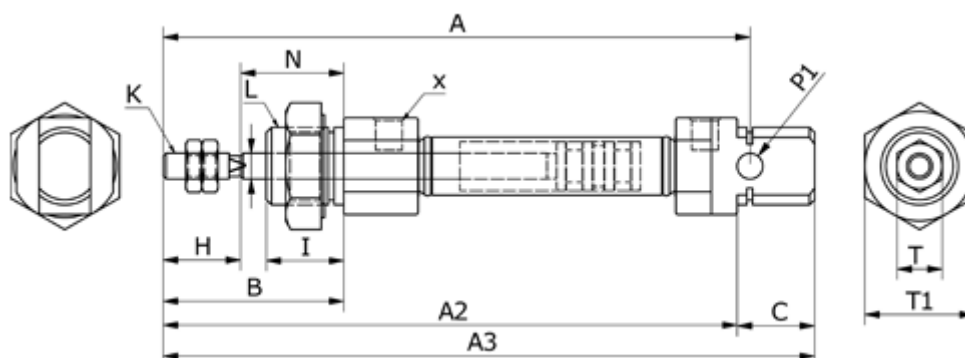

Data Sheet

Article number: 58MI20S0030CAG

Description: Cylinder MI-20x30-S-CA-G, Ø20x30
Double acting type - port 1/8"

Measures

A	= 115	K	= M8x1,25	V = 8
A2	= 62	L	= M22x1,5	X = 1/8"
A3	= 126	N	= 24	
B	= 44	O	= 11	
Bore diameter	= 20	P1	= 8	
C	= 20	Stroke	= 30	
HS	= 20	T	= 12	
I	= 20	T1	= 29	